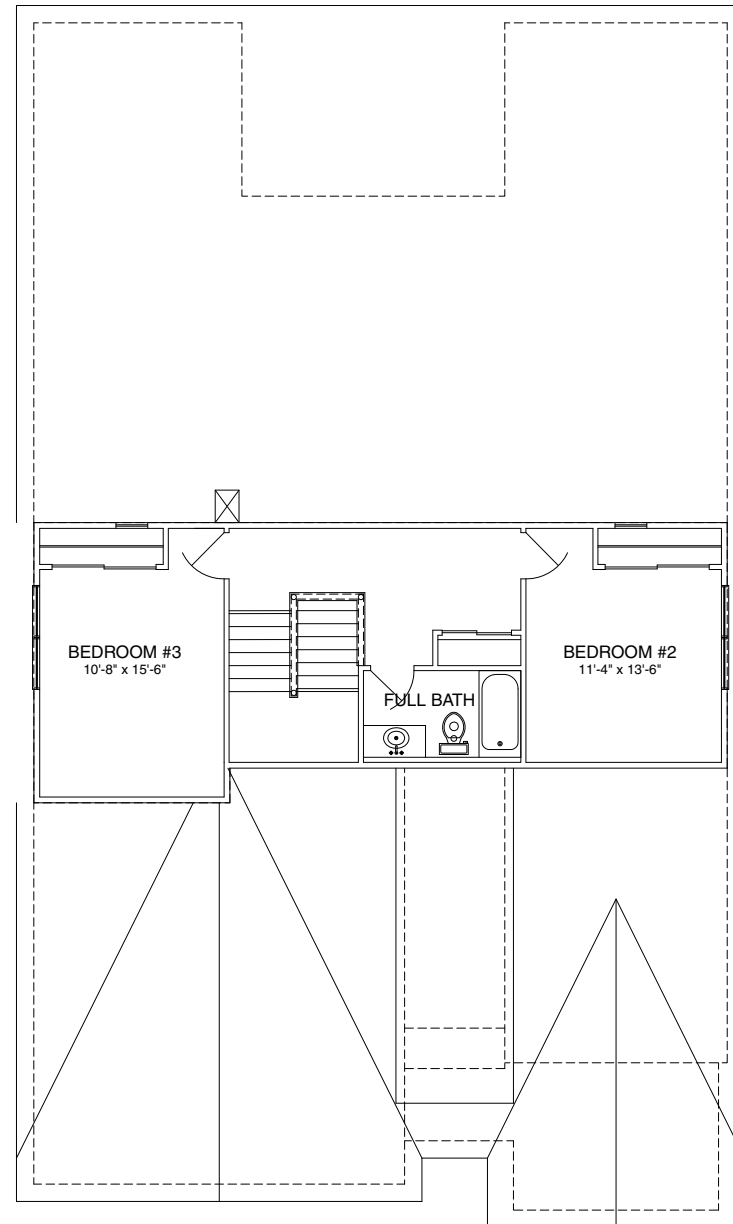

The Remington

Approx. Living Area: 2,430 Sq. Ft.
(excluding garage)

FIRST FLOOR PLAN

SECOND FLOOR PLAN