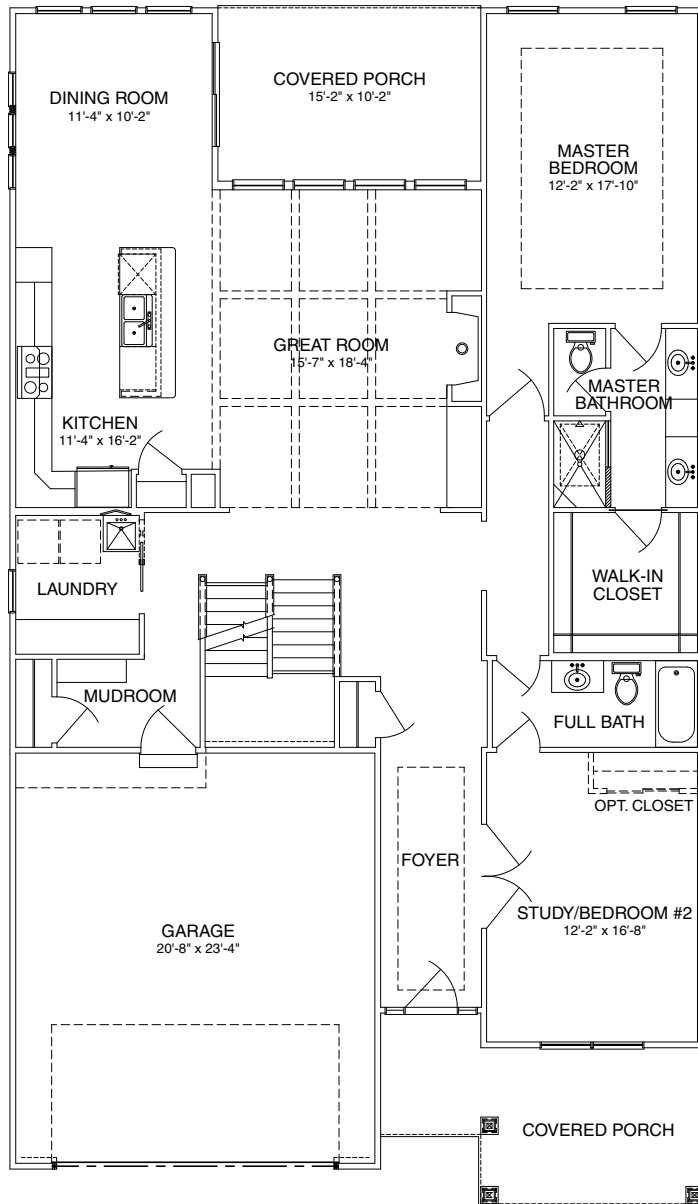

The Remington

Approx. Living Area: 2,430 Sq. Ft.
(excluding garage)

FIRST FLOOR PLAN

SECOND FLOOR PLAN