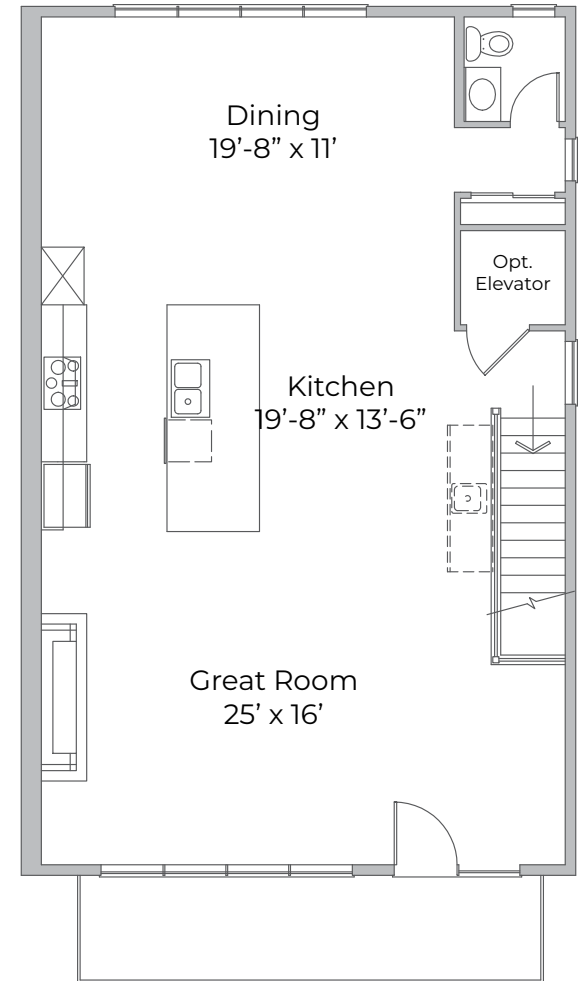

The Tuscany

www.ashfordhomesohio.com

The Tuscany

Approx. Living Area: 2,435 Sq. Ft.
(excluding garage)

Lower Level

First Floor

Second Floor