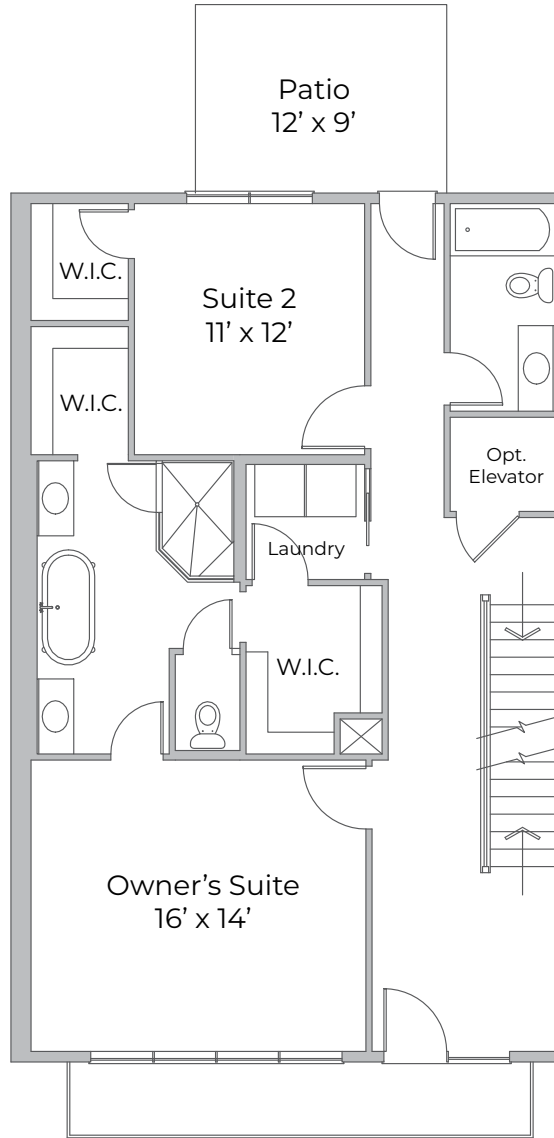

The Tuscany

www.ashfordhomesohio.com

The Tuscany

Approx. Living Area: 2,435 Sq. Ft.
(excluding garage)

Lower Level

First Floor

Second Floor