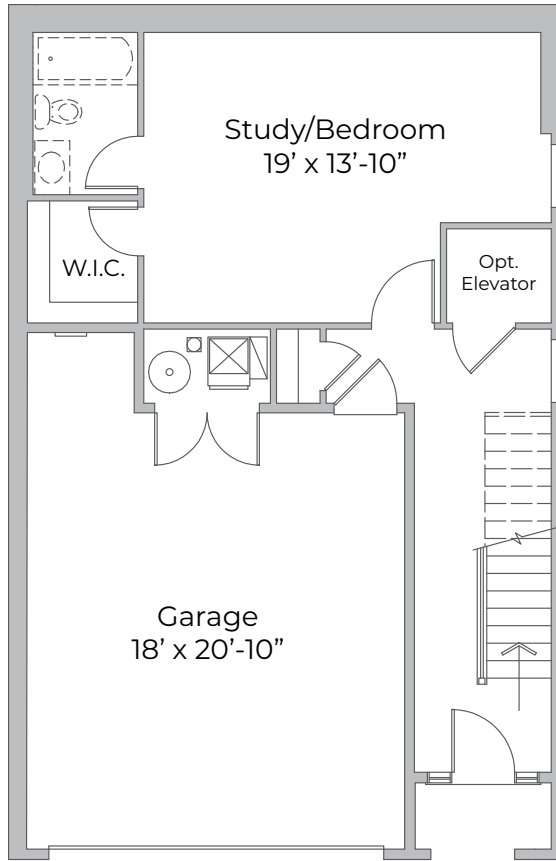

The Tuscany

www.ashfordhomesohio.com

The Tuscany

Approx. Living Area: 2,435 Sq. Ft.
(excluding garage)

Lower Level

First Floor

Second Floor