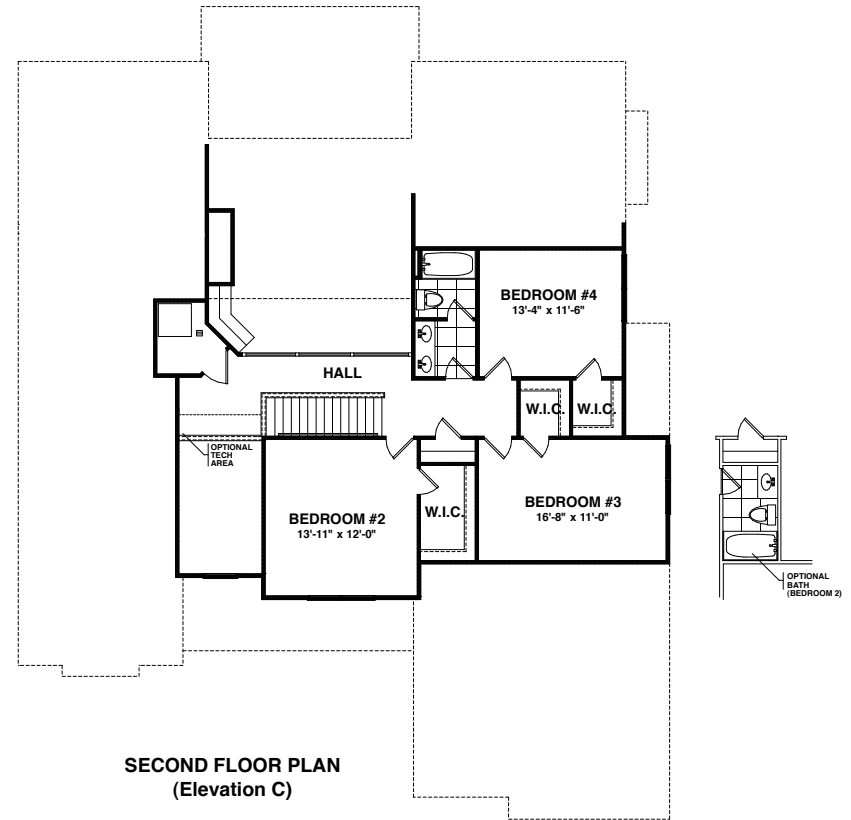

The Madison

Approx. Living Area: 3,320 Sq. Ft.
(excluding garage)

FIRST FLOOR PLAN
(Elevation C)

SECOND FLOOR PLAN
(Elevation C)