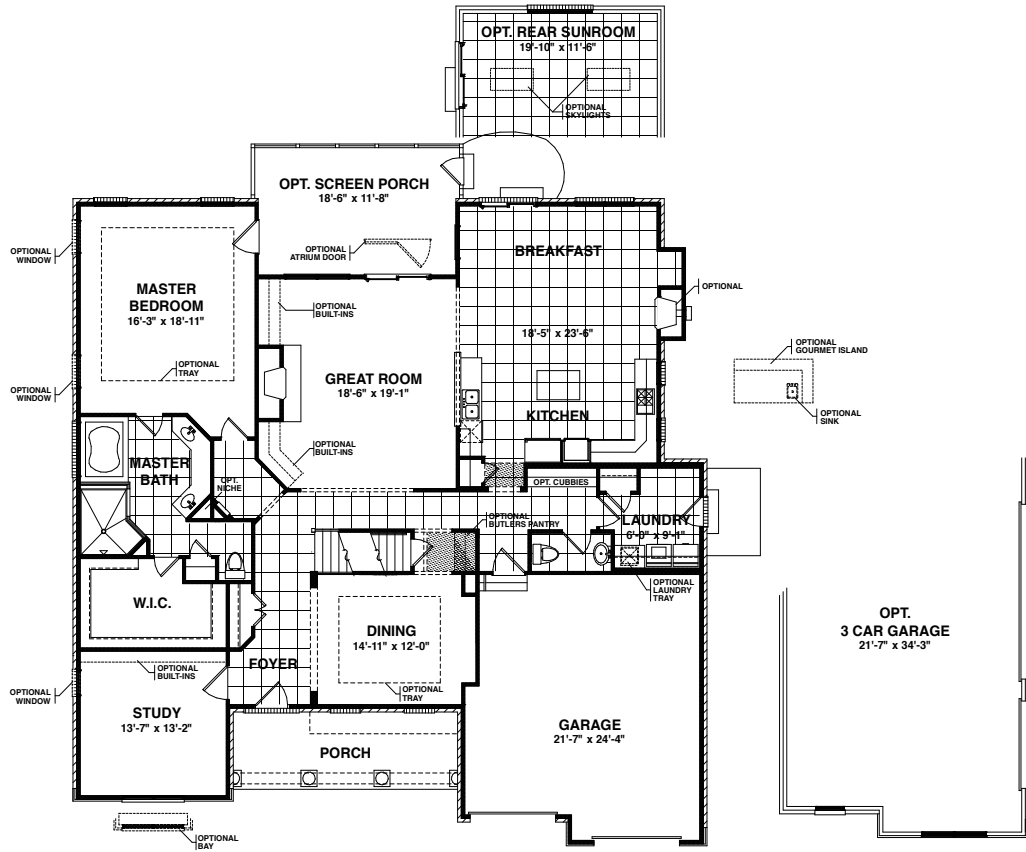

The Madison

Approx. Living Area: 3,320 Sq. Ft.
(excluding garage)

FIRST FLOOR PLAN
(Elevation C)

SECOND FLOOR PLAN
(Elevation C)